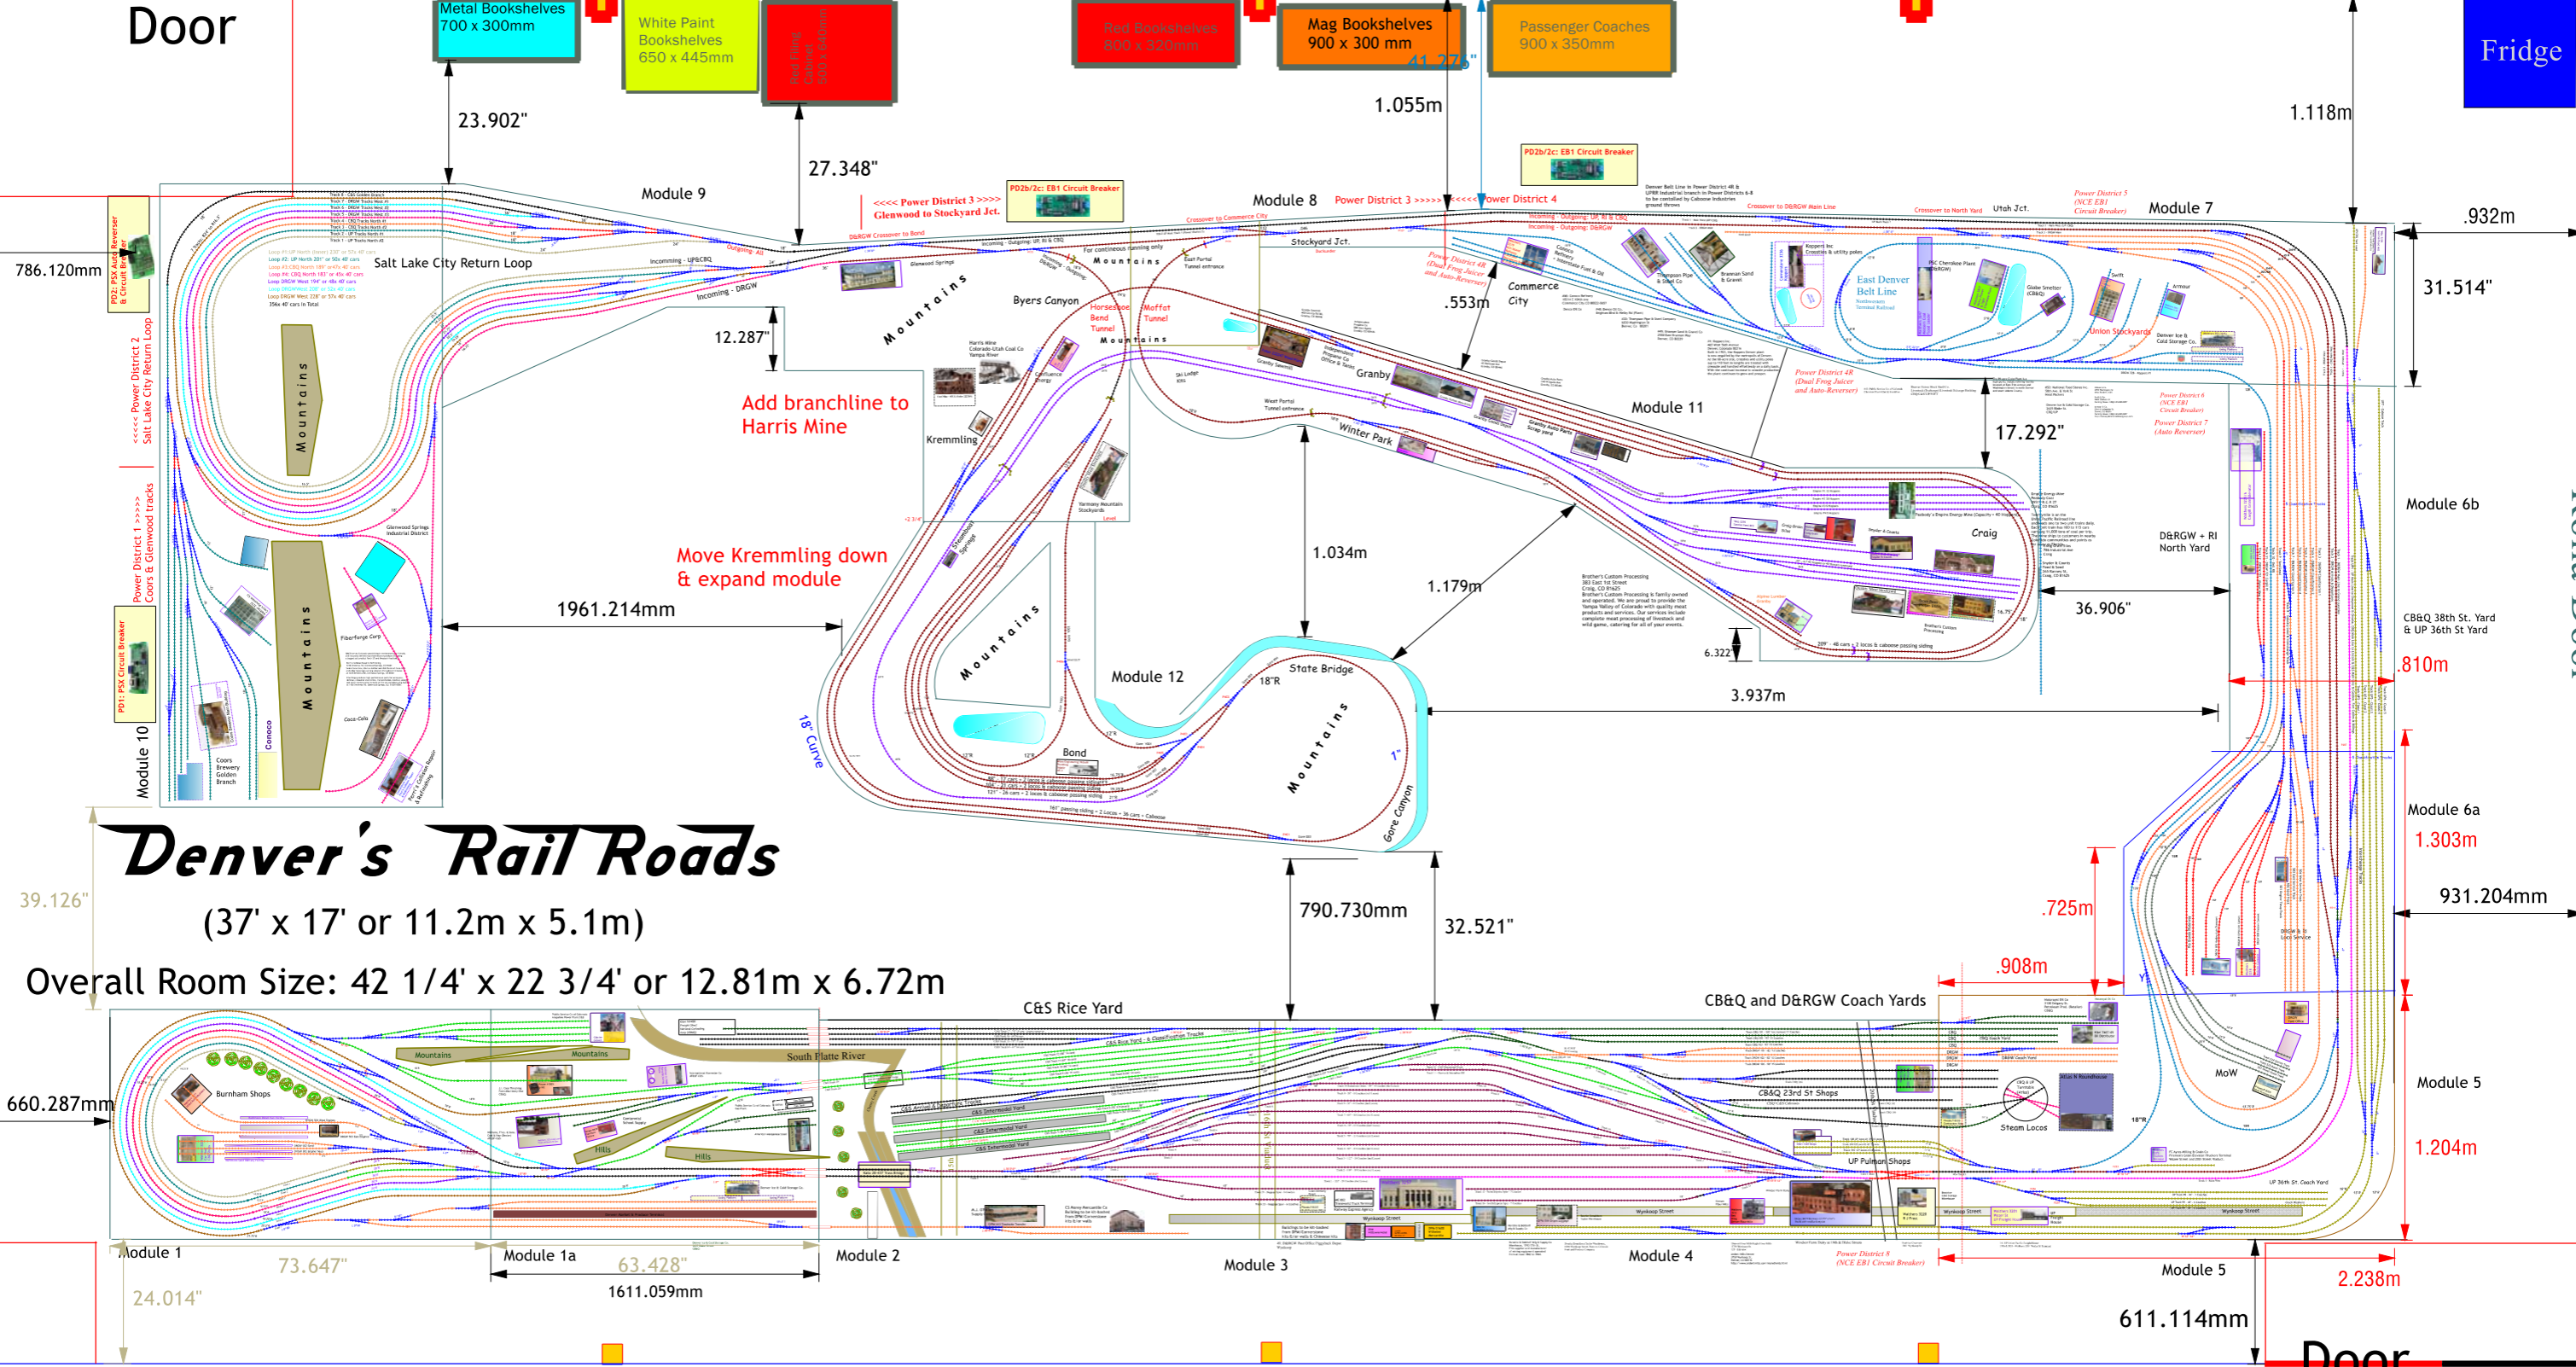

Door

Fridge

Metal Bookshelves  
700 x 300mm

White Paint Bookshelves  
650 x 445mm

Red Bookshelves  
600 x 320mm

Red Bookshelves  
600 x 320mm

Mag Bookshelves  
900 x 300 mm

Passenger Coaches  
900 x 350mm

# Denver's Rail Roads

(37' x 17' or 11.2m x 5.1m)

Overall Room Size: 42 1/4' x 22 3/4' or 12.81m x 6.72m

Door