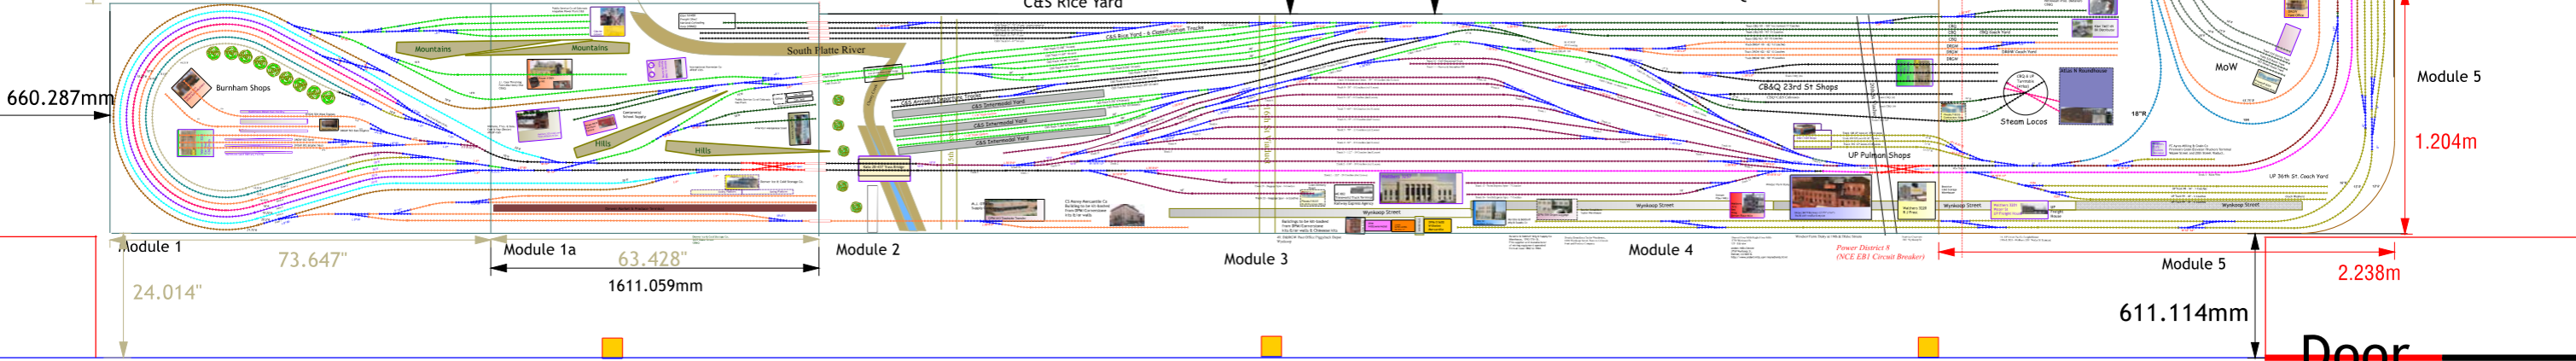

Door

Fridge

Metal Bookshelves  
700 x 300mm

White Paint Bookshelves  
650 x 445mm

Red Bookshelves  
600 x 320mm

Red Bookshelves  
600 x 320mm

Mag Bookshelves  
900 x 300 mm

Passenger Coaches  
900 x 350mm

# Denver's Rail Roads

(37' x 17' or 11.2m x 5.1m)

Overall Room Size: 42 1/4' x 22 3/4' or 12.81m x 6.72m

Door